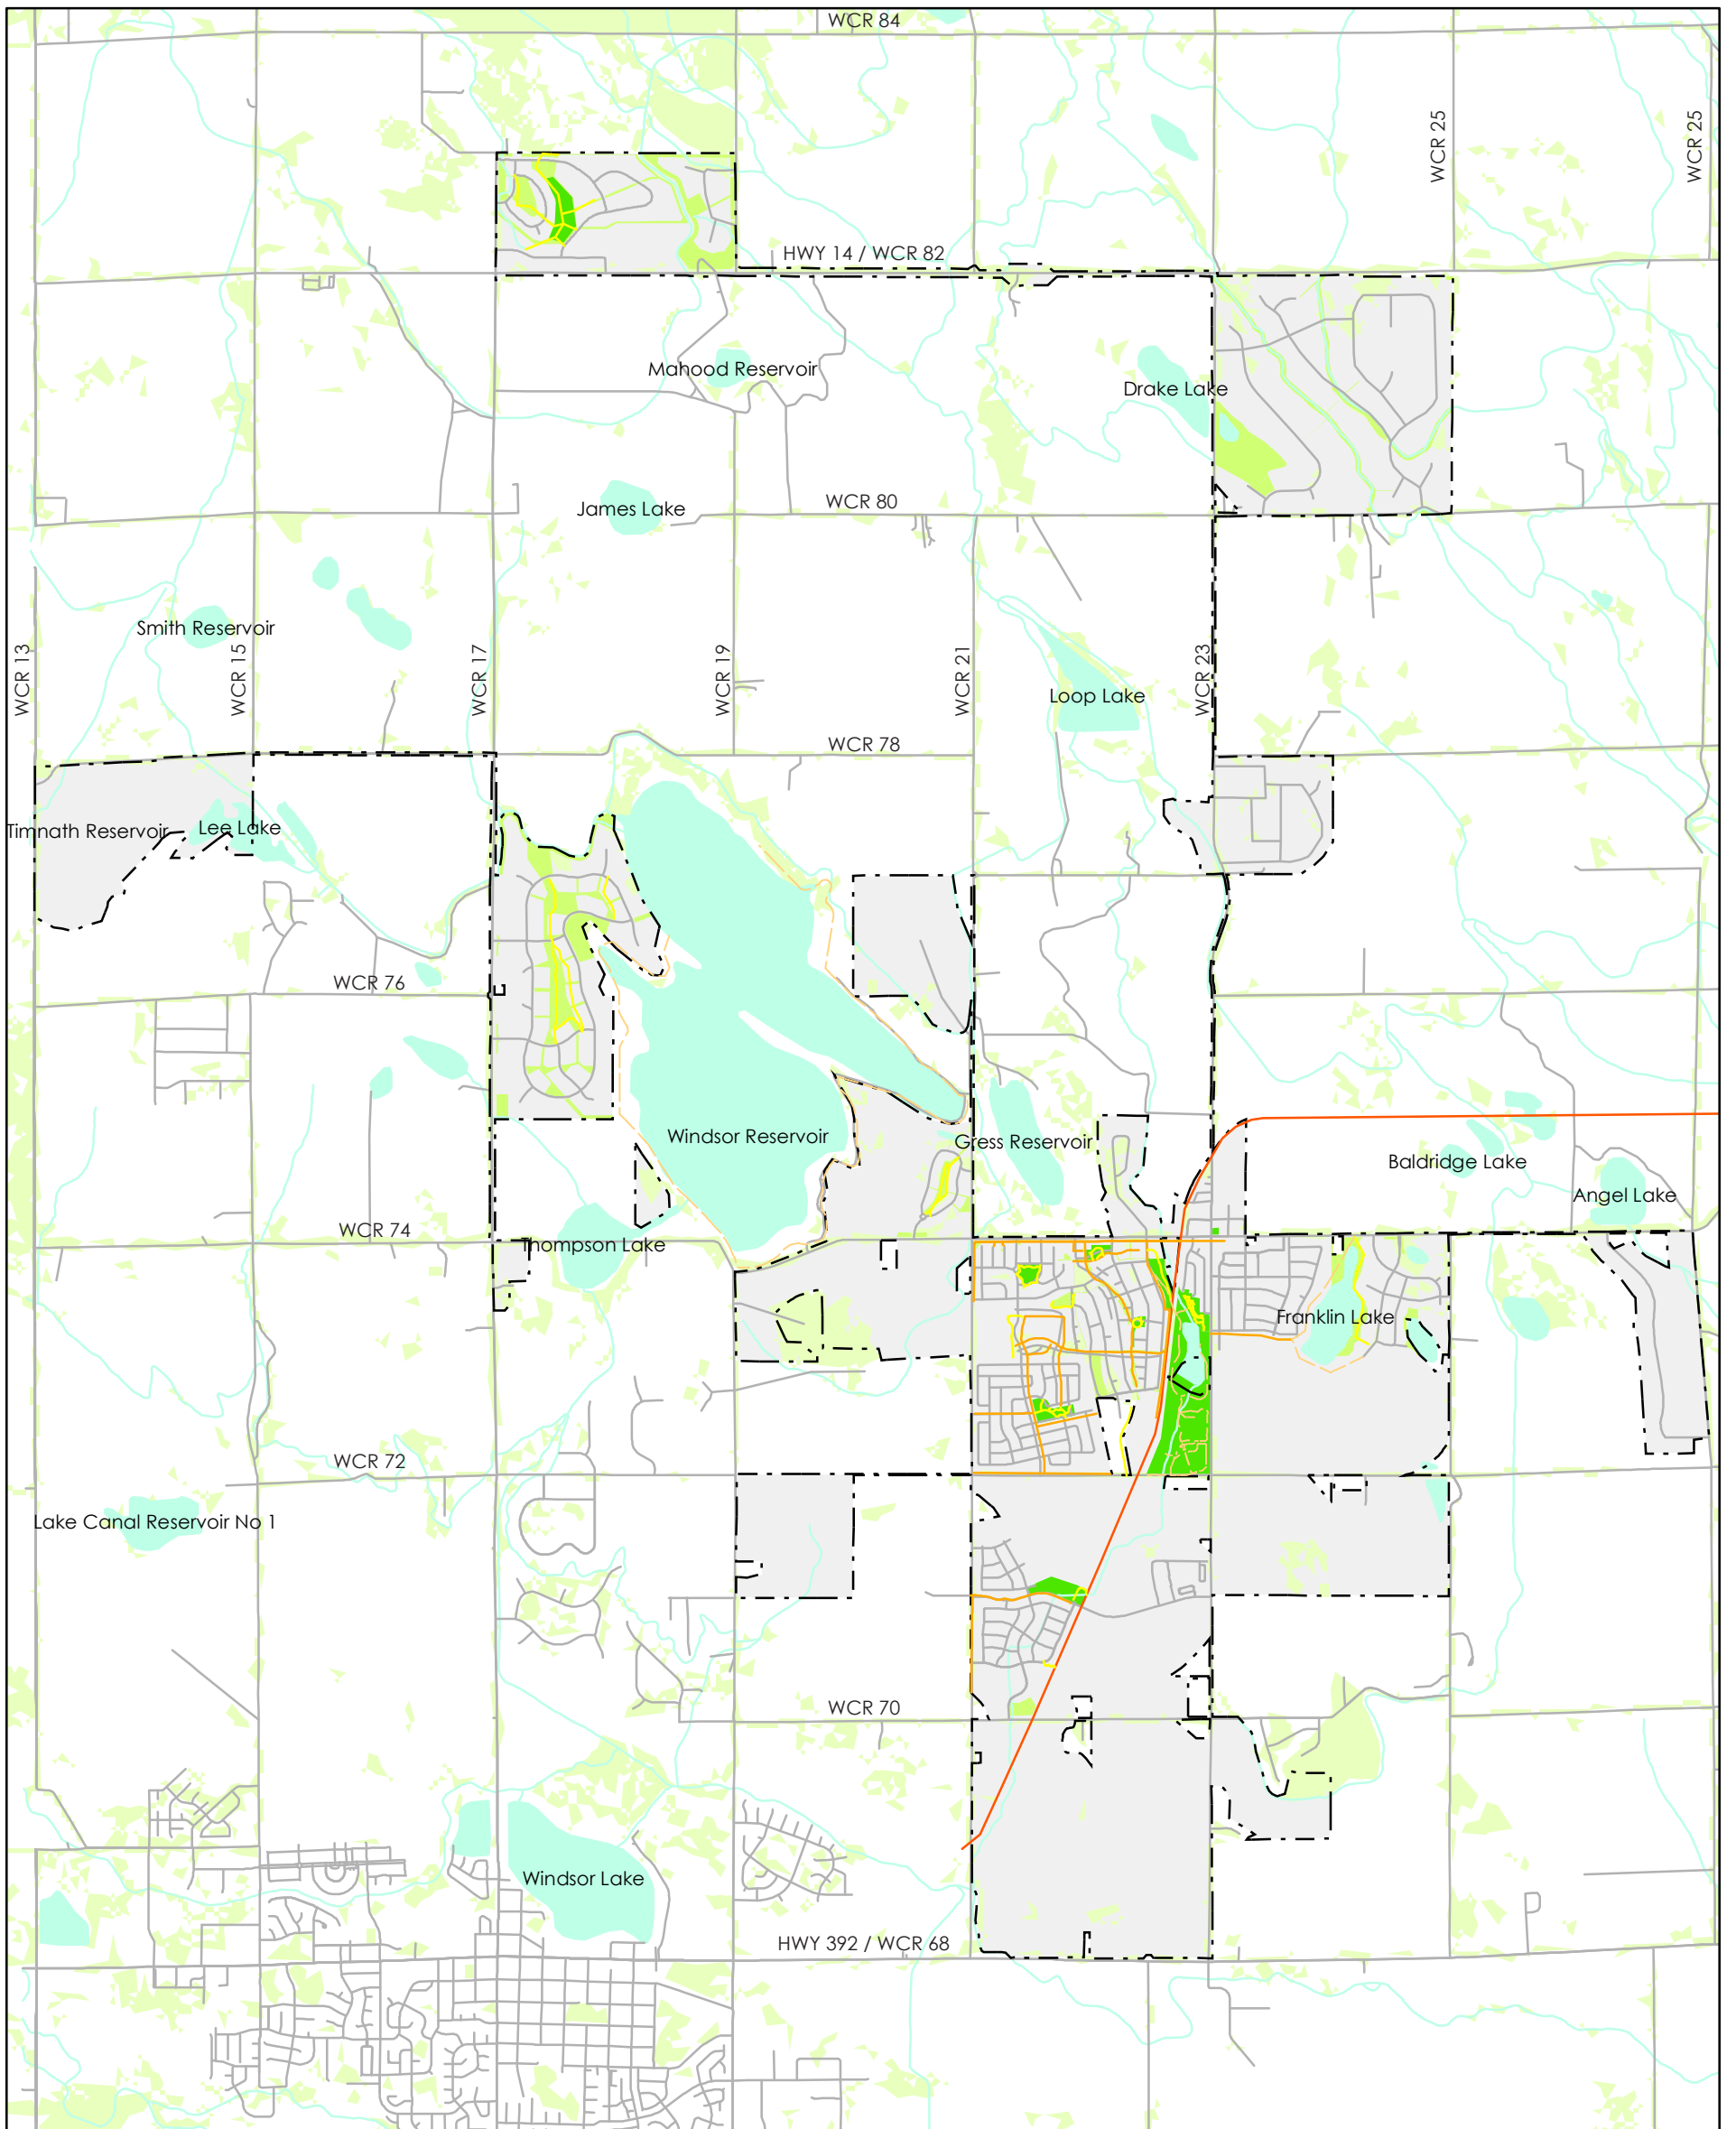

PARKS AND TRAILS MAP

Legend

- | | | | | | | |
|--|---------------|---|---------------------|--|----------------------|---|
|  | Parkland |  | Off Street Trails |  | Road |  |
|  | Open Space |  | On Street Trails |  | Streams | |
|  | Natural Lands |  | Great Western Trail |  | Severance Town Limit |  |
|  | Lakes |  | Proposed Trails | | | |