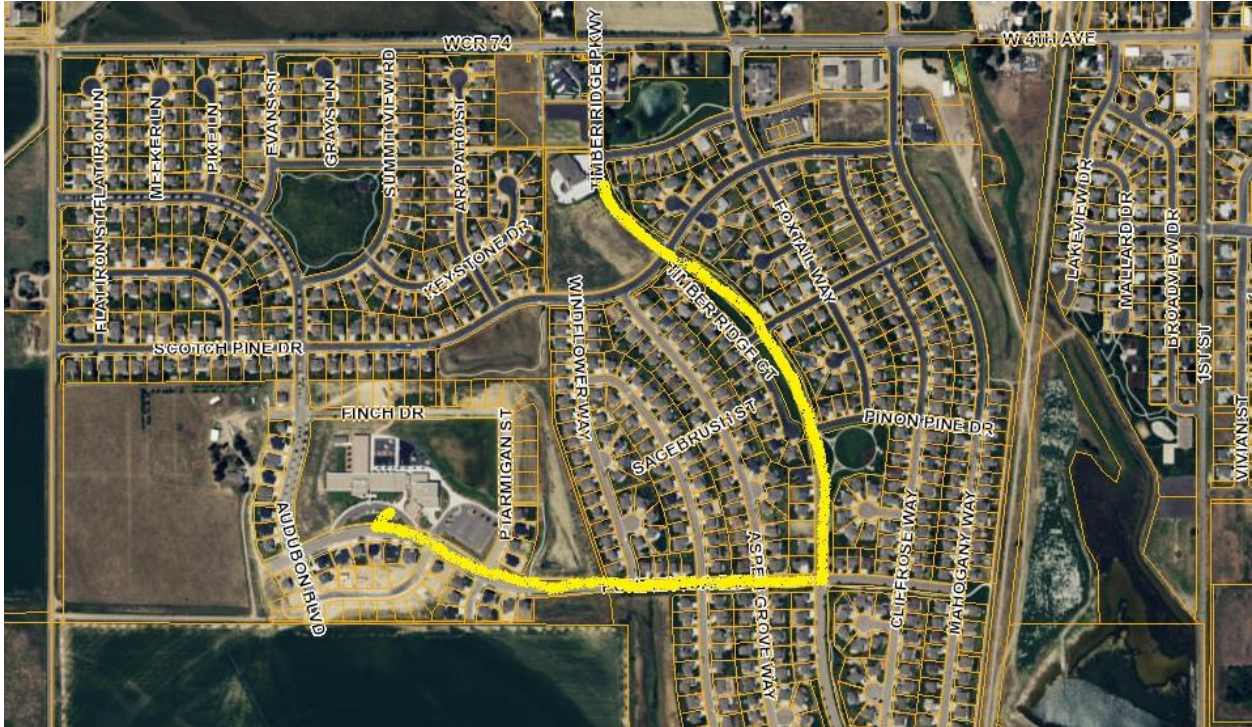

*** IMPORTANT NOTICE ***

SEVERANCE DAYS PARADE ROUTE

FOR EVERYONE'S SAFETY PLEASE **NO PARKING** ALONG THE PARADE ROUTE BEGINNING **8AM SATURDAY AUGUST 18TH**

PARADE STARTS: 10AM AT THE FIRE STATION

ROUTE: SOUTH ON TIMBER RIDGE PARKWAY, WEST ON PONDEROSA DRIVE, ENDING AT RANGE VIEW ELEMENTARY SCHOOL PARKING LOT

ALL INTERSECTIONS WILL BE CLOSED AS THE PARADE PASSES

QUESTIONS OR CONCERNS? MARSHA: 970-686-1218